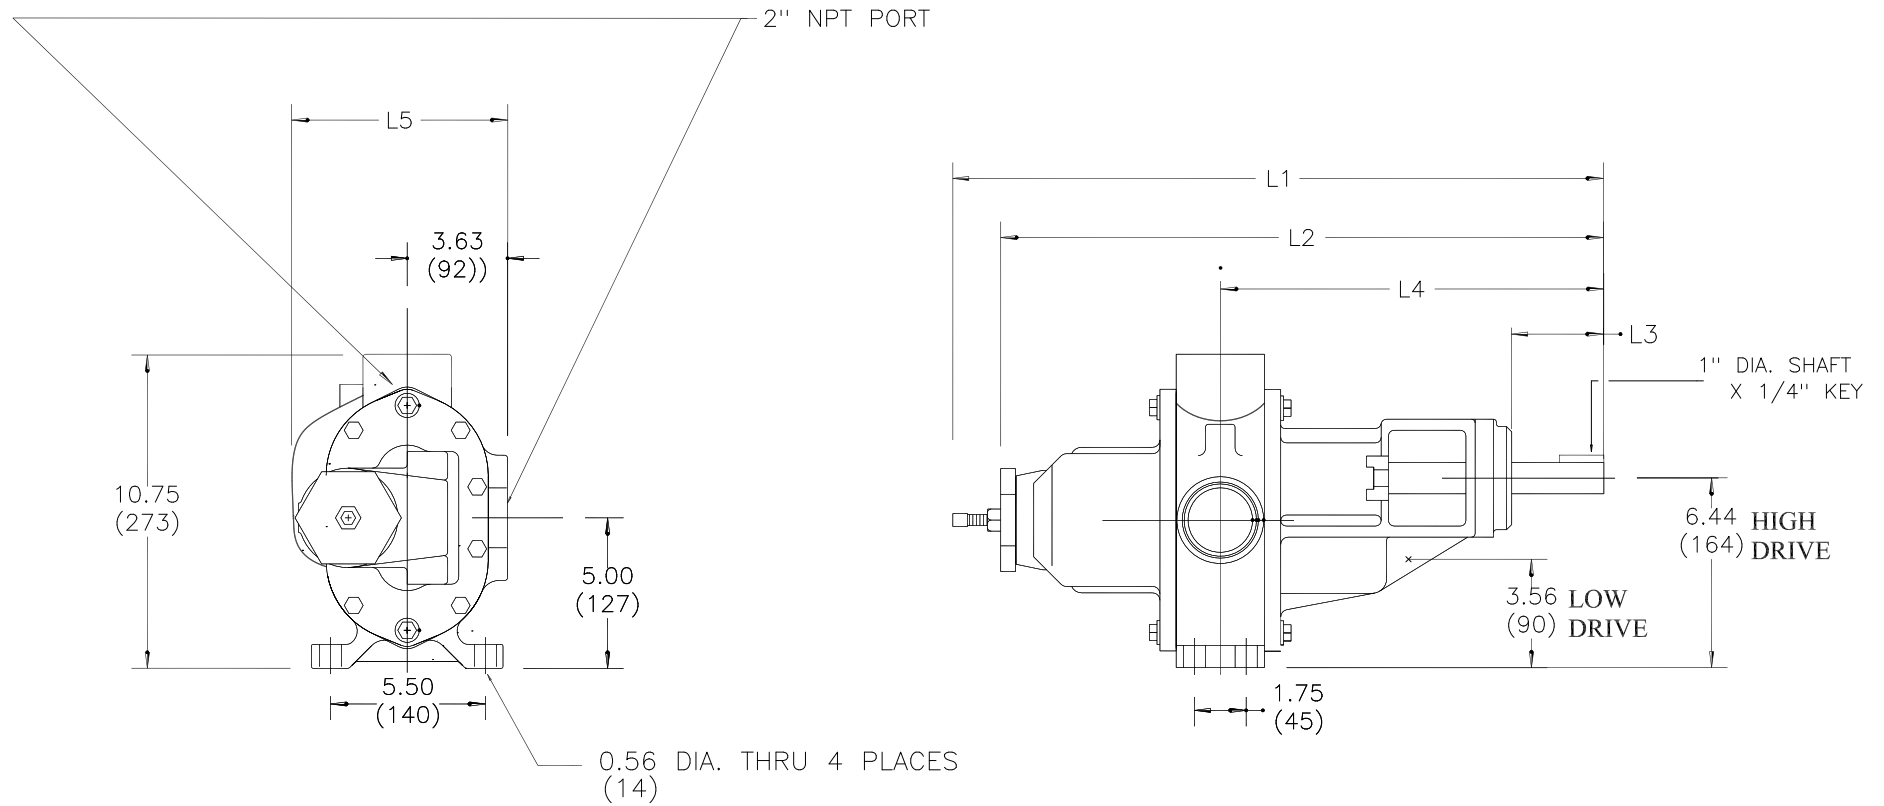

RANGER Inc.

SERIES HBRV	L1	L2	L3	L4	L5
119P-119M	22.88 (581)	21.25 (540)	3.75 (95)	13.50 (343)	7.63 (194)
179P-179M	23.63 (600)	22.00 (559)	3.00 (76)	13.71 (348)	7.75 (197)

XX.XX = DIM. IN INCHES
 (XXX) = DIM. IN mm