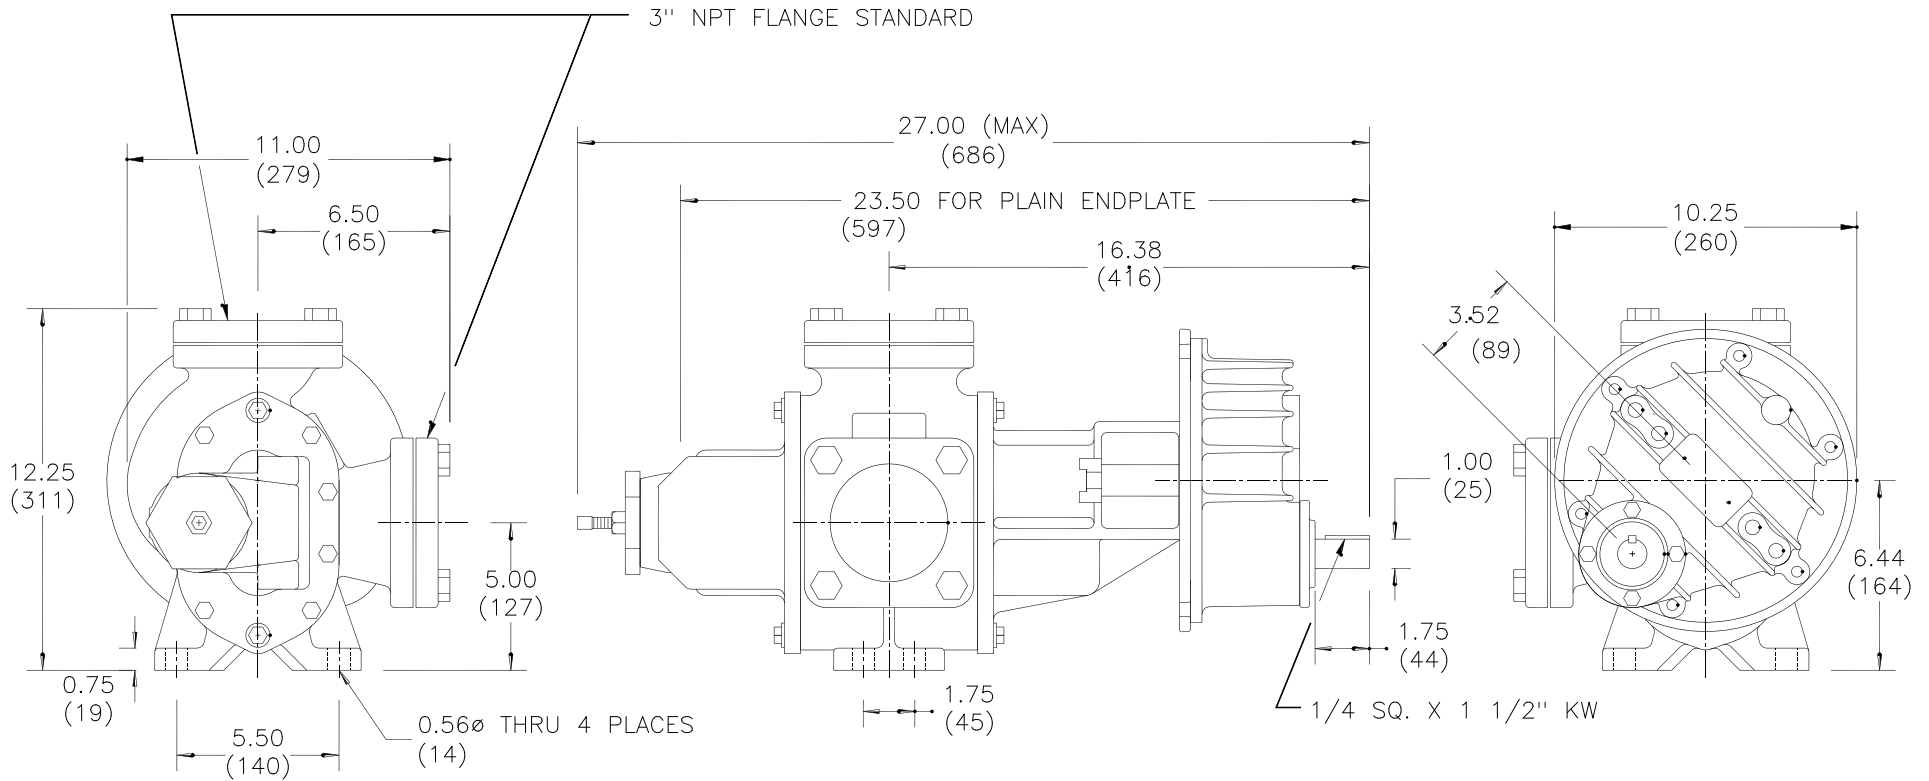

RANGER Inc.

OPTIONS: 3" NPT 90° ELBOW
 4" NPT FLANGE
 4" NPT 90° ELBOW

SERIES 229P-229M GBF, GBFRV

XX.XX = DIM. IN INCHES
 (XXX) = DIM. IN mm