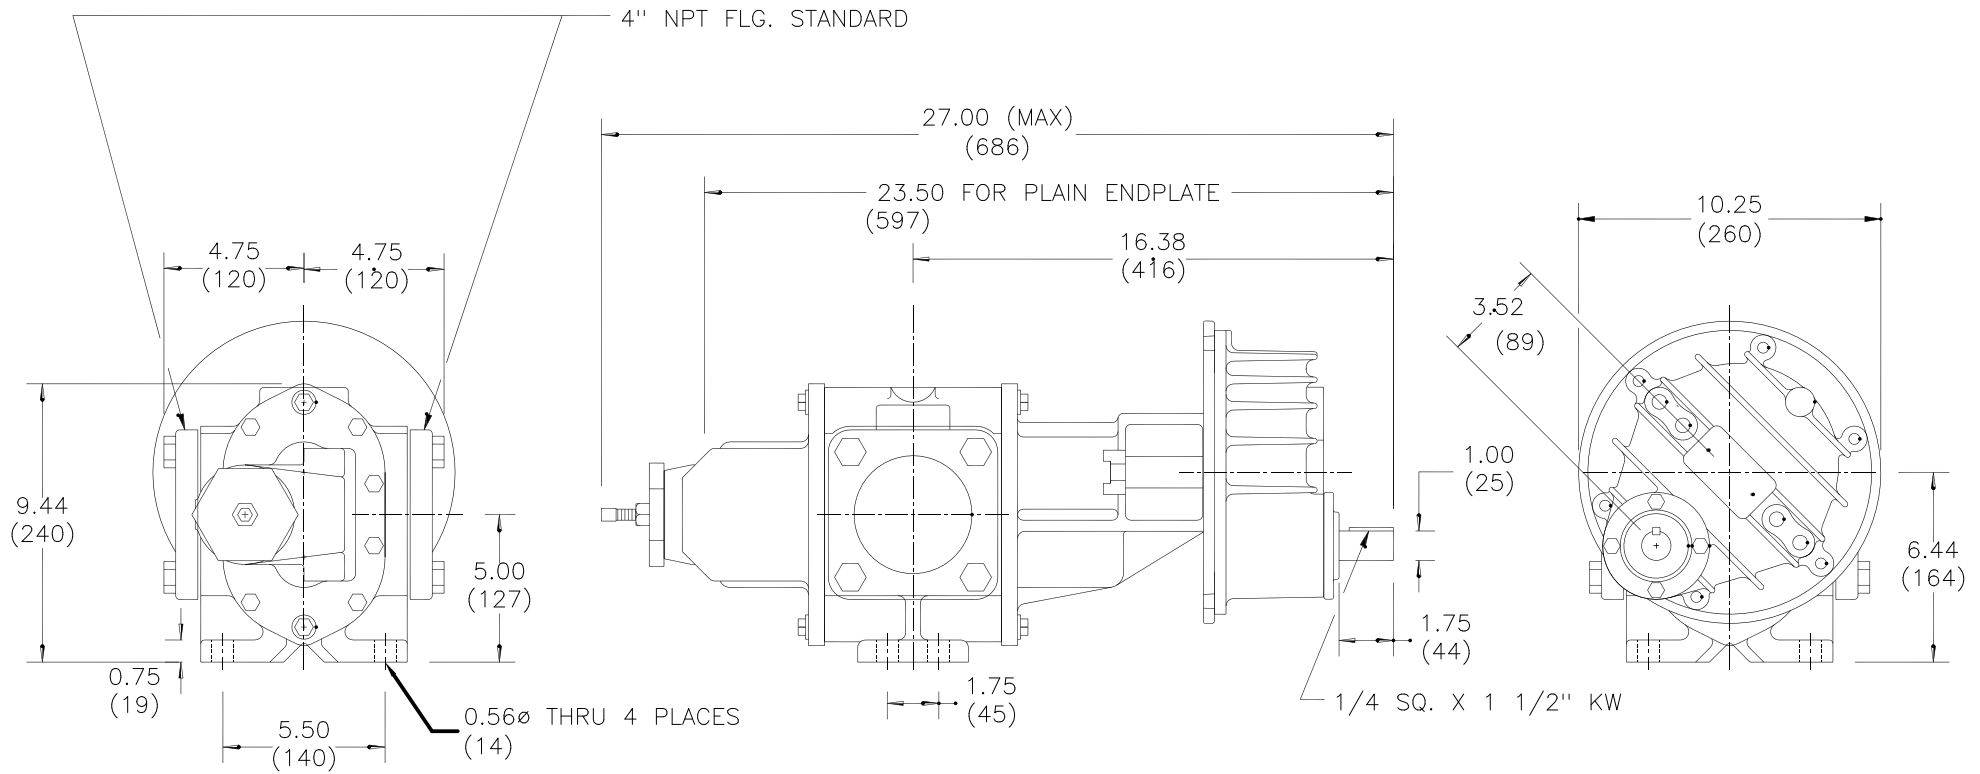

# RANGER Inc.

OPTIONS: 4" NPT 90° ELBOW  
 3" NPT FLANGE  
 3" NPT 90° ELBOW

SERIES 228P-228M GBF, GBFRV

XX.XX = DIM. IN INCHES  
 (XXX) = DIM. IN mm